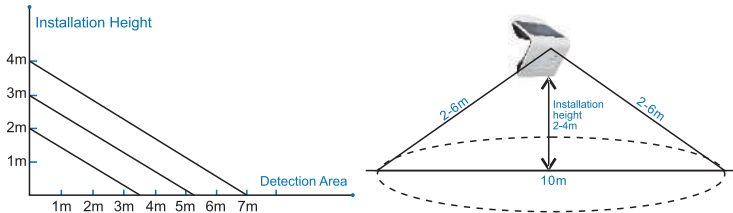

WORKING MODES

Mode A: Automatically turns on at the dusk (<30 lux) and remains 20% bright, up to 5 hours after which it turns off.