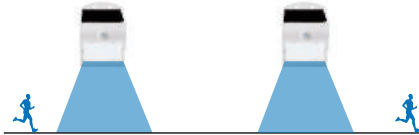

WORKING MODES

Mode A: Automatically turns on at the dusk (<30 lux) and remains 20% bright, up to 5 hours after which it turns off.