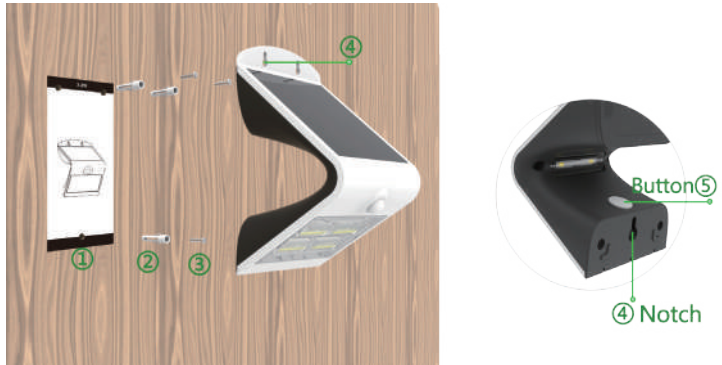

## INSTALLATION

1. Drill 3 holes  $\Phi 6\text{mm}$  as advised in above picture.
2. Fix 3 expansion plugs into the holes.
3. Fix a screw to the lower expansion plug with notch onto the screw.
4. Straighten the whole lamp and fasten the upper screws.
5. Press the back button to switch on lamp, adjust to the demanded working mode.