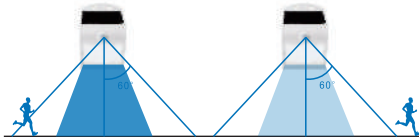

Mode B: Automatically turns on to full brightness (400lm) when motion is detected in the range 2-6 mtrs and then turns to 3% brightness in 20 seconds of no motion.