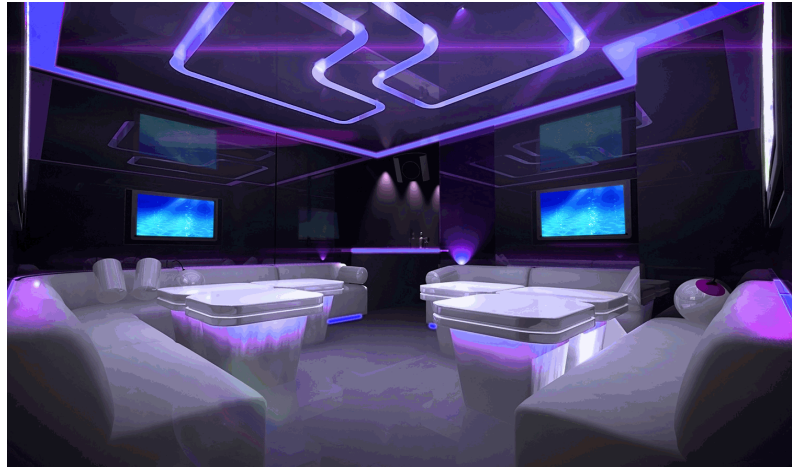

Neon Flex Series

VT-555

HIGHLIGHTS :

WATTS

8

EQ. WATTS

NA

LUMINOUS

400

BEAM ANGLE

160

Item No	: VT-555
SKU Code	: 2518
Watts	: 8
Lumen(lm)	: 400
Color Temperature	: YELLOW
Beam Angle	: 160
Energy rating label	: A+
Dimmable	: No
EAN code	: 3800157605717
Unit size	: 9 x16.5 mm
Packing details	: 5
Unit cbm	: 0.00567

PRODUCT FEATURES

- Flexible & easy installation
- Exceptionally low power consumption
- Available in 1 or 1.5 meter rigid bar options with different options of Aluminium Profiles
- Ideal for illuminating Borders, Edges, Cabinets, Bars and any area with limited space for installation
- Safe to use in most of the application areas like Kitchens, Bathroom, Cabinet and so on.

[CLICK HERE FOR OTHER RELATED CERTIFICATES](#)