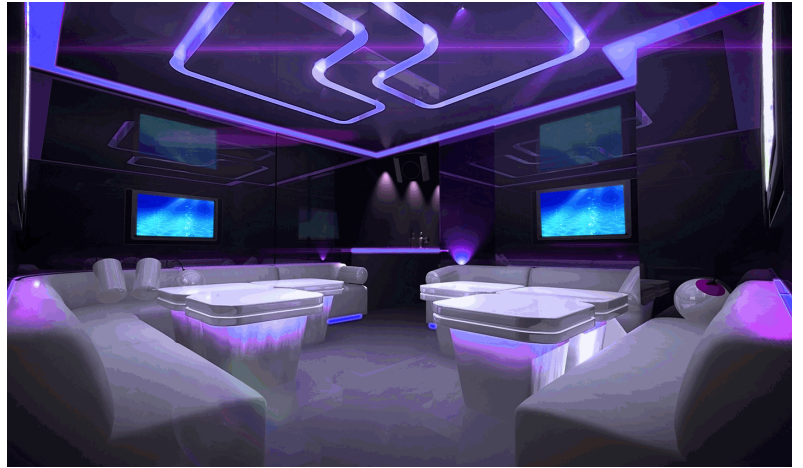

Neon Flex Series

VT-555

HIGHLIGHTS :

WATTS

8

EQ. WATTS

NA

LUMINOUS

350

BEAM ANGLE

160

Item No	: VT-555
SKU Code	: 2517
Watts	: 8
Lumen(lm)	: 350
Color Temperature	: GREEN
Beam Angle	: 160
Energy rating label	: A+
Dimmable	: No
EAN code	: 3800157605700
Unit size	: 9 x16.5 mm
Packing details	: 5
Unit cbm	: 0.00567

PRODUCT FEATURES

- Flexible & easy installation
- Exceptionally low power consumption
- Available in 1 or 1.5 meter rigid bar options with different options of Aluminium Profiles
- Ideal for illuminating Borders, Edges, Cabinets, Bars and any area with limited space for installation
- Safe to use in most of the application areas like Kitchens, Bathroom, Cabinet and so on.

[CLICK HERE FOR OTHER RELATED CERTIFICATES](#)