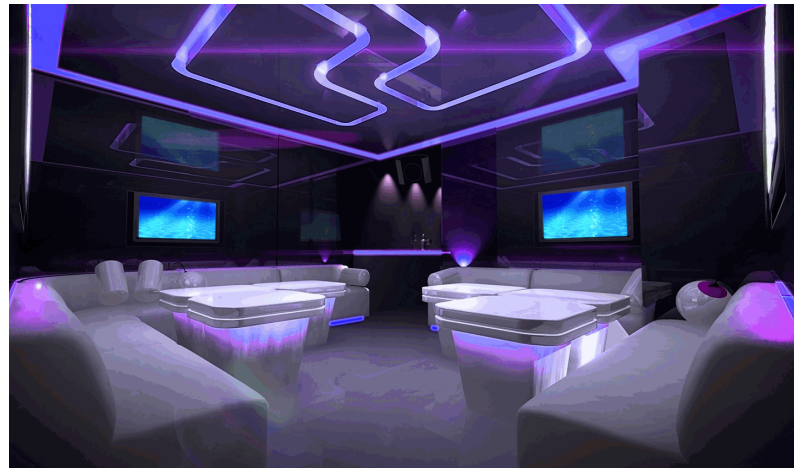

Neon Flex Series

VT-555

HIGHLIGHTS :

WATTS

8

EQ. WATTS

NA

LUMINOUS

400

BEAM ANGLE

160

Item No	: VT-555
SKU Code	: 2515
Watts	: 8
Lumen(lm)	: 400
Color Temperature	: BLUE
Beam Angle	: 160
Energy rating label	: A+
Dimmable	: No
EAN code	: 3800157605687
Unit size	: 9 x16.5 mm
Packing details	: 5
Unit cbm	: 0.00567

PRODUCT FEATURES

- Flexible & easy installation
- Exceptionally low power consumption
- Available in 1 or 1.5 meter rigid bar options with different options of Aluminium Profiles
- Ideal for illuminating Borders, Edges, Cabinets, Bars and any area with limited space for installation
- Safe to use in most of the application areas like Kitchens, Bathroom, Cabinet and so on.

[CLICK HERE FOR OTHER RELATED CERTIFICATES](#)